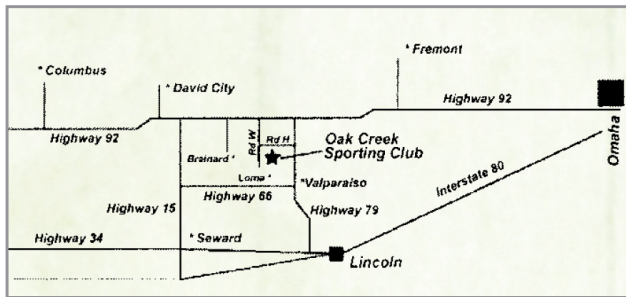

Oak Creek Sporting Club

2890 W Road ↗ Brainard, NE

Thursday, September 22, 2016

Map and Directions

Oak Creek Sporting Club is located 16 miles west of Wahoo on Hwy 92 and 3 ¹/₈ miles south on Road W

Approximately 52 miles from Omaha and 40 miles from Lincoln